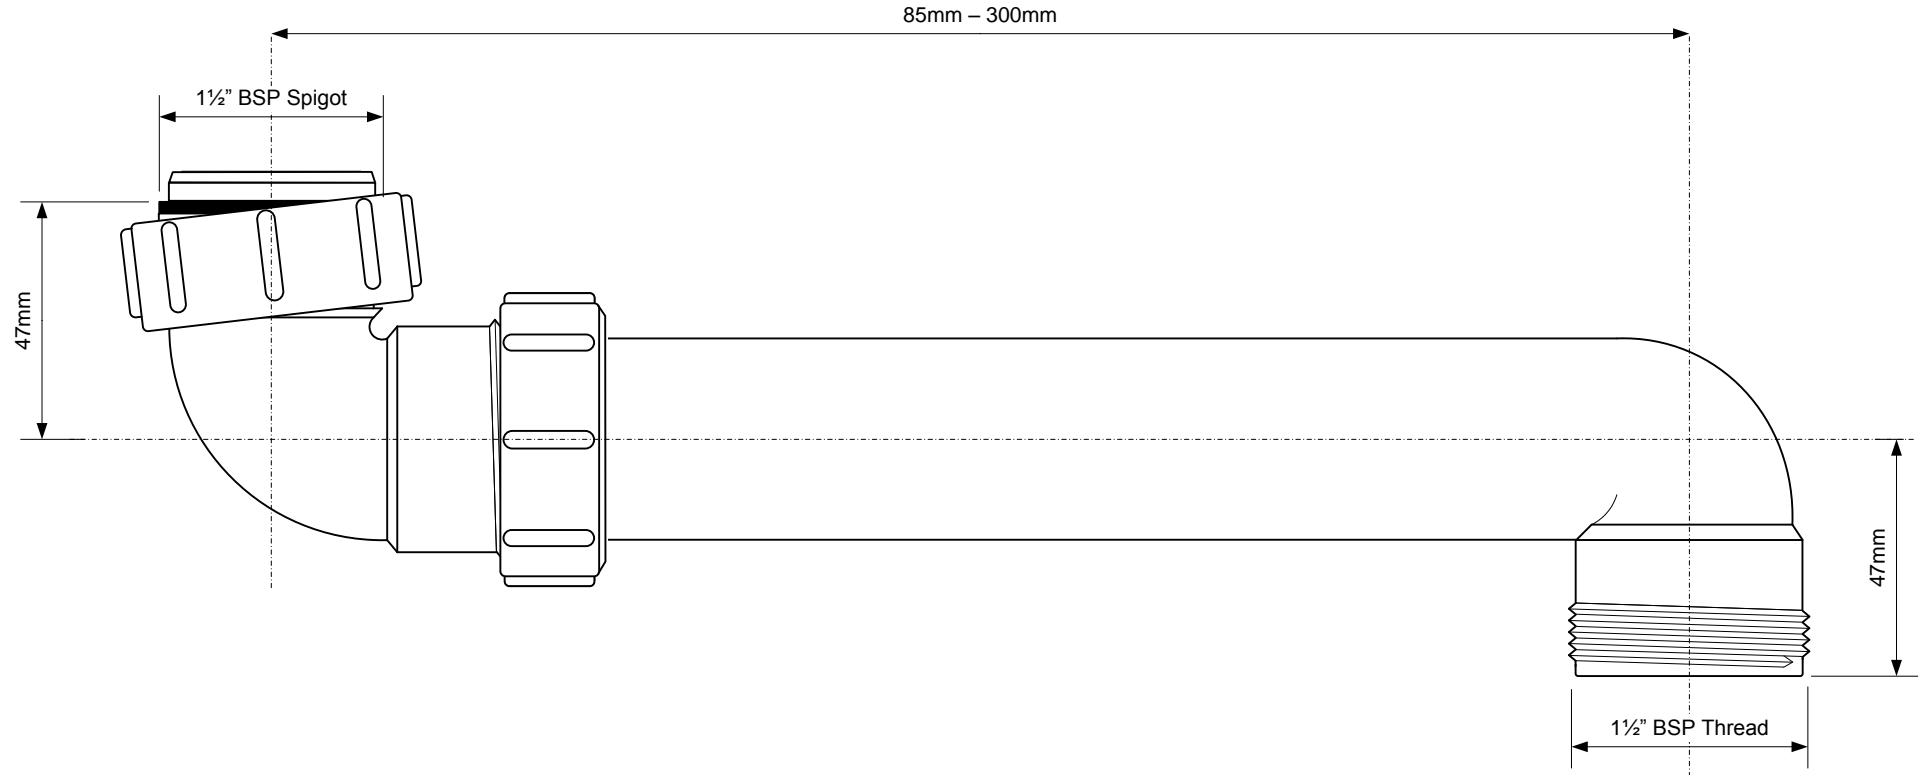

Code:

SPS2-AUS

©
McALPINE

Drawing verified correct as of:	04.04.14 TC	DRAWN BY	TC	REVISED		FILENAME	SPS2-AUS.VSD
				SCALE	1: 1.5	DATE	04.04.14

Code:

SPS2-AUS

No.	Qty	Code	Material
1	1	RW1	Nitrile
2	1	T8A	Polypropylene
3	1	40SBODY-WH	Polypropylene
4	1	40M	Nitrile
5	1	T8B	Polypropylene
6	1	321026	Polypropylene

©
McALPINE

Drawing verified correct as of:

04.04.14
TC

DRAWN BY

TC

REVISED

SCALE

1: 1.5