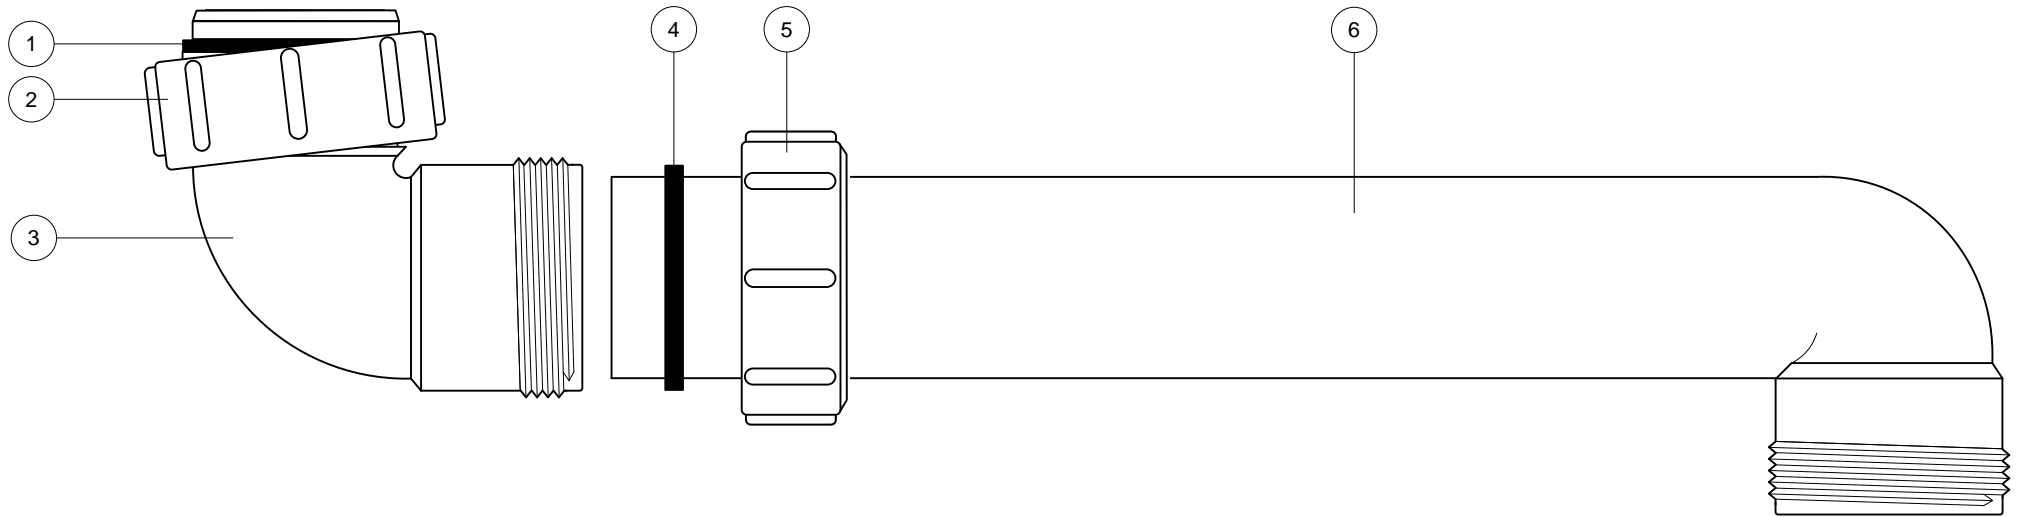

Code:

SPS2-AUS

©
McALPINE

Drawing verified correct as of:	04.04.14 TC	DRAWN BY	TC	REVISED		FILENAME	SPS2-AUS.VSD
				SCALE	1: 1.5	DATE	04.04.14

Code:

SPS2-AUS

No.	Qty	Code	Material
1	1	RW1	Nitrile
2	1	T8A	Polypropylene
3	1	40SBODY-WH	Polypropylene
4	1	40M	Nitrile
5	1	T8B	Polypropylene
6	1	321026	Polypropylene

©
McALPINE

Drawing verified correct as of:

04.04.14
TC

DRAWN BY

TC

REVISED

SCALE

1: 1.5